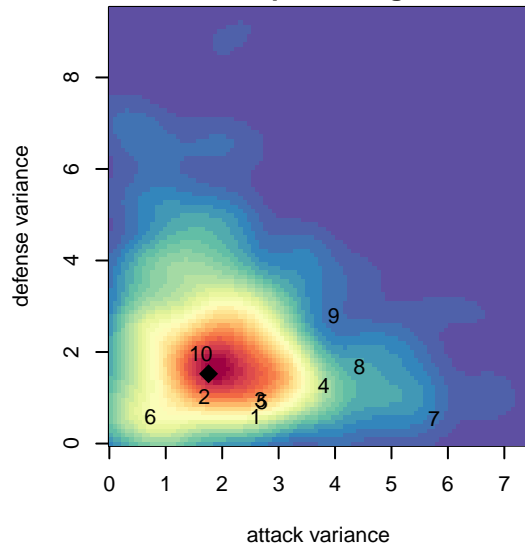

MpVSA Avalanche G03

Maple Valley, WA
G03 total strength=64
attack=0.07 defense=0.08
fall league = DIII G11D1
notes= Cutshall 2014

alt names used:
MpVSA Avalanche Cutshall

Venues played:
2014 DIII G11D1

**attack and defense variance (black dot)
relative to other teams
and top 10 in region**