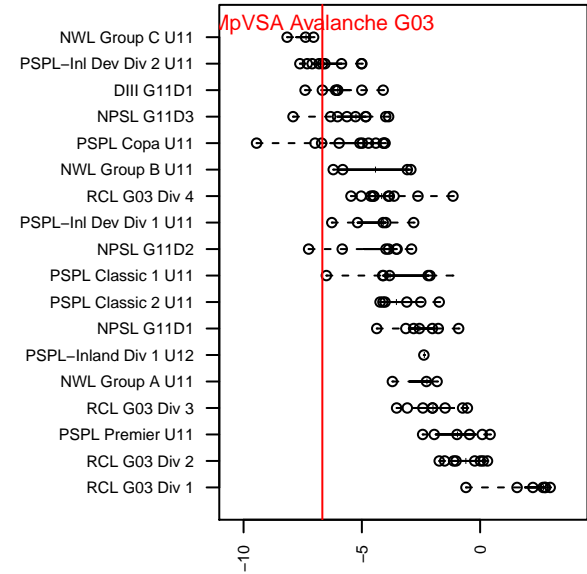

MpVSA Avalanche G03

Maple Valley, WA
G03 total strength=64
attack=0.07 defense=0.08
fall league = DIII G11D1
notes= Cutshall 2014

alt names used:
MpVSA Avalanche Cutshall

Venues played:
2014 DIII G11D1

**attack and defense variance (black dot)
relative to other teams
and top 10 in region**

**attack and defense rating
relative to others at age
and all opponents in last 13 months**

Performance relative to 13 month average

Performance relative to 13 month average

| date | home | | away | | venue | pred.home | pred.away |
|-------------|-----------------------|---|-------------------------|---|-----------------|------------------|------------------|
| 2014-12-13 | MpVSA Avalanche G03 | 0 | SGESC Fusion G03 | 2 | 2014 DIII G11D1 | 0.55 | 3.26 |
| 2014-12-06 | FWFC Team Scream G03 | 2 | MpVSA Avalanche G03 | 0 | 2014 DIII G11D1 | 0.83 | 1.37 |
| 2014-11-15 | MpVSA Avalanche G03 | 0 | SCORE Patriots Blue G03 | 2 | 2014 DIII G11D1 | 0.85 | 2.69 |
| 2014-11-08 | MpVSA Avalanche G03 | 0 | Kent United White G03 | 1 | 2014 DIII G11D1 | 1.16 | 1.72 |
| 2014-10-25 | MpVSA Avalanche G03 | 2 | PSU Hurricanes G03 | 1 | 2014 DIII G11D1 | 1.40 | 2.19 |
| 2014-10-18 | MpVSA Avalanche G03 | 2 | MpVSA Masterson G03 | 2 | 2014 DIII G11D1 | 1.13 | 1.76 |
| 2014-10-04 | Kent United White G03 | 4 | MpVSA Avalanche G03 | 1 | 2014 DIII G11D1 | 1.72 | 1.16 |
| 2014-09-06 | MpVSA Avalanche G03 | 4 | FWFC Team Scream G03 | 1 | 2014 DIII G11D1 | 1.37 | 0.83 |